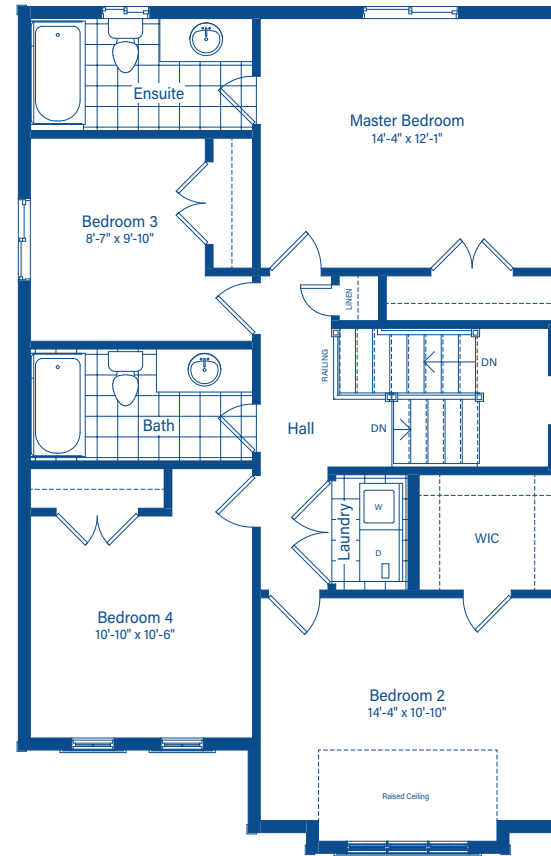

HAMPTON

1747 - 1879 SQ.FT.

ELEVATION A

DEVONLEIGH HOMES

WEB: DevonleighHomes.com

Plans and specifications are subject to change without notice.
All renderings and photographs are artist's concept. E&O.E.

HAMPTON

HAMPTON

1747 - 1879 SQ.FT.

BASEMENT

MAIN FLOOR

2ND FLOOR

2ND FLOOR - LUXURY ENSUITE OPTION

DEVONLEIGH HOMES
WEB: DevonleighHomes.com

Plans and specifications are subject to change without notice. All renderings and photographs are artist's concept. E&O.E.