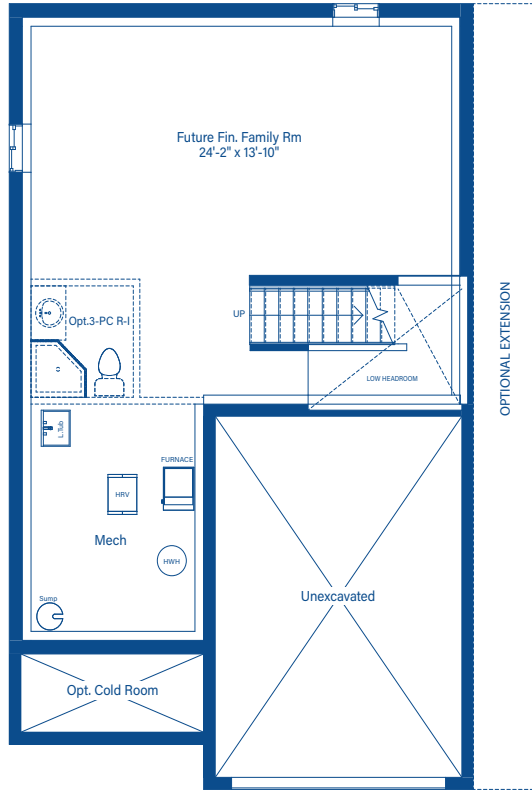

HAMPTON

1747 - 1879 SQ.FT.

ELEVATION A

DEVONLEIGH HOMES

WEB: DevonleighHomes.com

Plans and specifications are subject to change without notice.
All renderings and photographs are artist's concept. E&O.E.

HAMPTON

HAMPTON

1747 - 1879 SQ.FT.

BASEMENT

MAIN FLOOR

2ND FLOOR

2ND FLOOR - LUXURY ENSUITE OPTION

DEVONLEIGH HOMES
WEB: DevonleighHomes.com

Plans and specifications are subject to change without notice. All renderings and photographs are artist's concept. E&O.E.