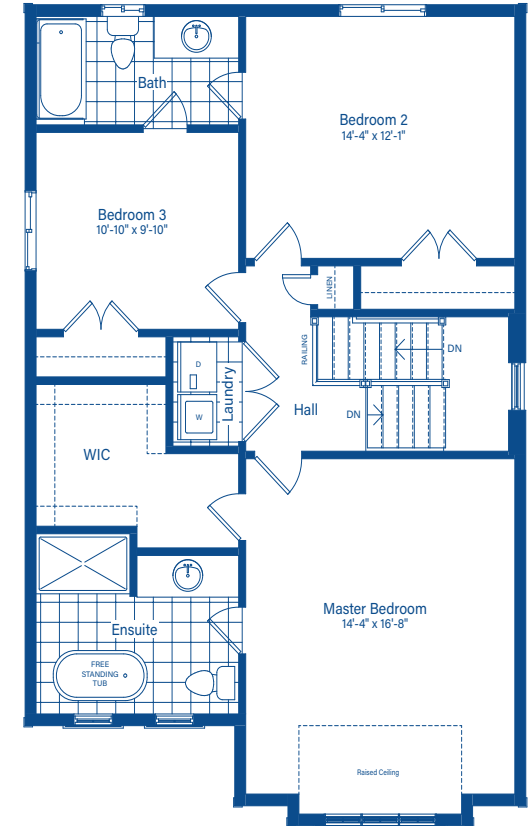

HAMPTON

1747 - 1879 SQ.FT.

ELEVATION A

DEVONLEIGH HOMES

WEB: DevonleighHomes.com

Plans and specifications are subject to change without notice.
All renderings and photographs are artist's concept. E&O.E.

HAMPTON

HAMPTON

1747 - 1879 SQ.FT.

BASEMENT

MAIN FLOOR

2ND FLOOR

2ND FLOOR - LUXURY ENSUITE OPTION

DEVONLEIGH HOMES
WEB: DevonleighHomes.com

Plans and specifications are subject to change without notice. All renderings and photographs are artist's concept. E&O.E.