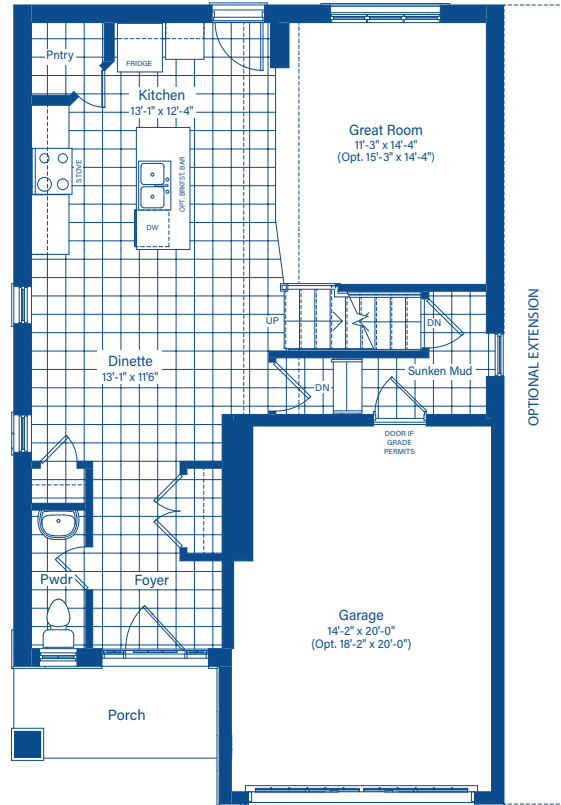

HAMPTON

1747 - 1879 SQ.FT.

ELEVATION A

DEVONLEIGH HOMES

WEB: DevonleighHomes.com

Plans and specifications are subject to change without notice.
All renderings and photographs are artist's concept. E&O.E.

HAMPTON

HAMPTON

1747 - 1879 SQ.FT.

BASEMENT

MAIN FLOOR

2ND FLOOR

2ND FLOOR - LUXURY ENSUITE OPTION

DEVONLEIGH HOMES
WEB: DevonleighHomes.com

Plans and specifications are subject to change without notice. All renderings and photographs are artist's concept. E&O.E.