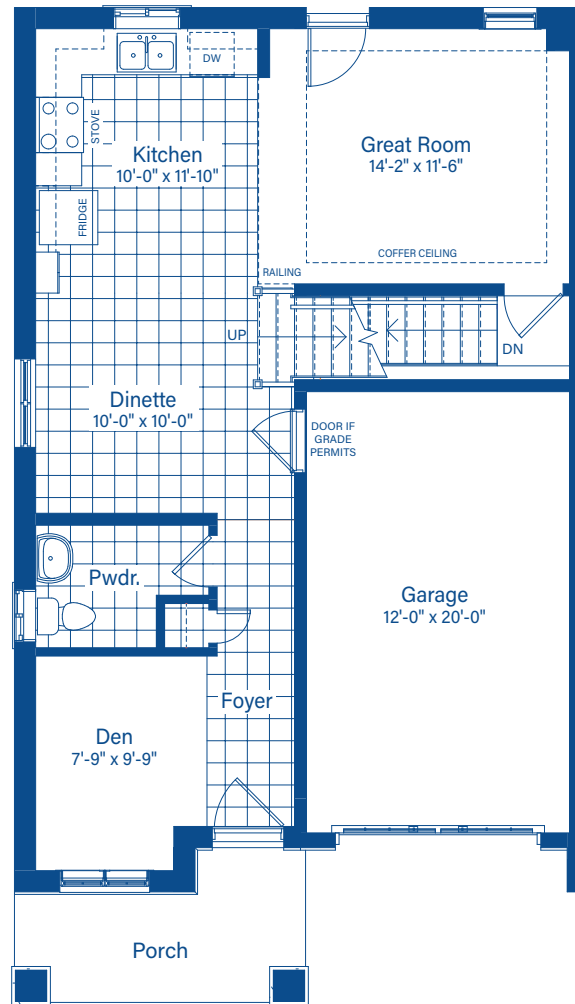

LANCASTER

1583 SQ.FT.

DEVONLEIGH HOMES
WEB: DevonleighHomes.com

Plans and specifications are subject to change without notice.
All renderings and photographs are artist's concept. E&O.E.

LANCASTER

1583 SQ.FT.

BASEMENT

MAIN FLOOR

2ND FLOOR