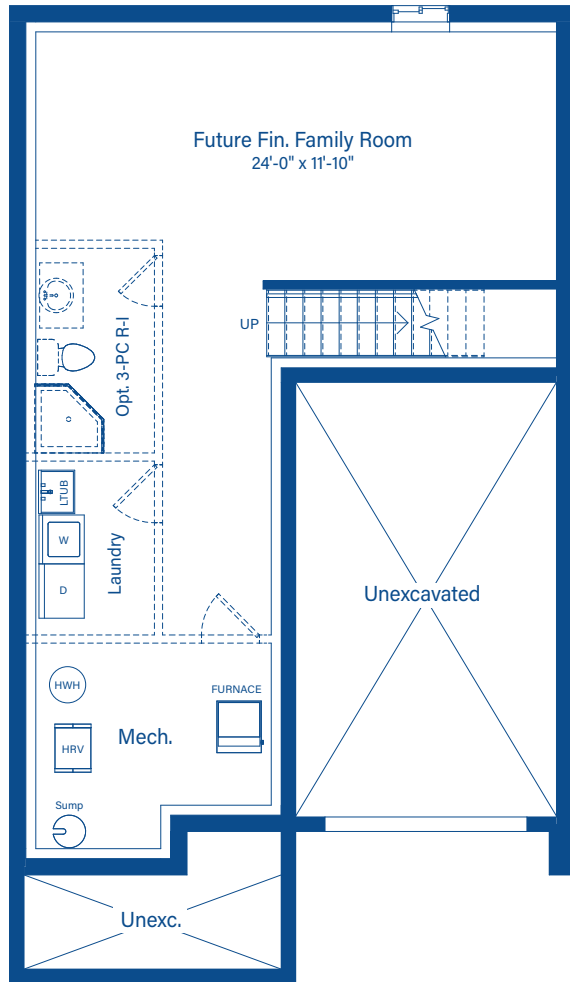

LANCASTER

1583 SQ.FT.

DEVONLEIGH HOMES
WEB: DevonleighHomes.com

Plans and specifications are subject to change without notice.
All renderings and photographs are artist's concept. E&O.E.

LANCASTER

1583 SQ.FT.

BASEMENT

MAIN FLOOR

2ND FLOOR