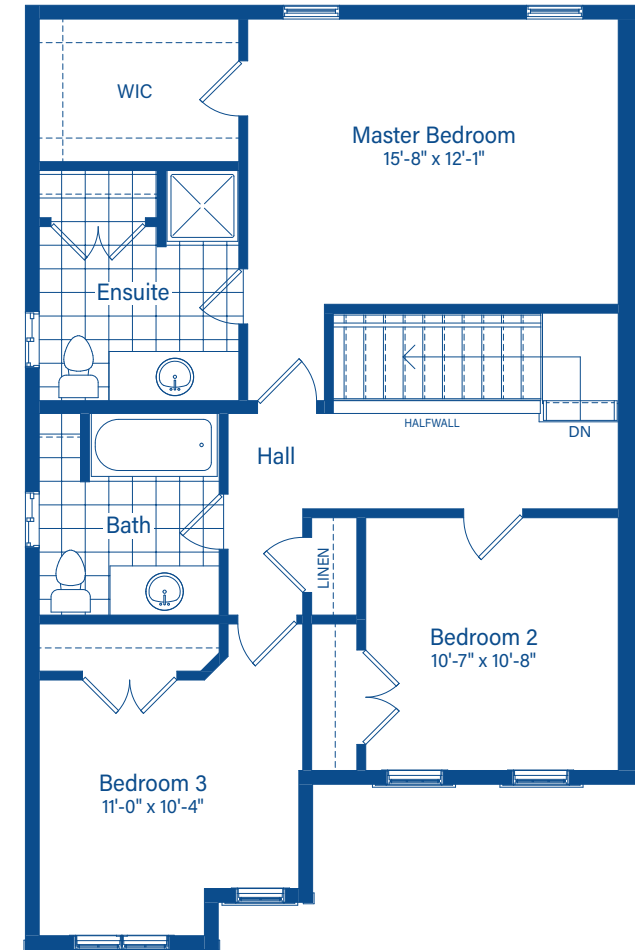

LANCASTER

1583 SQ.FT.

DEVONLEIGH HOMES
WEB: DevonleighHomes.com

Plans and specifications are subject to change without notice.
All renderings and photographs are artist's concept. E&O.E.

LANCASTER

1583 SQ.FT.

BASEMENT

MAIN FLOOR

2ND FLOOR